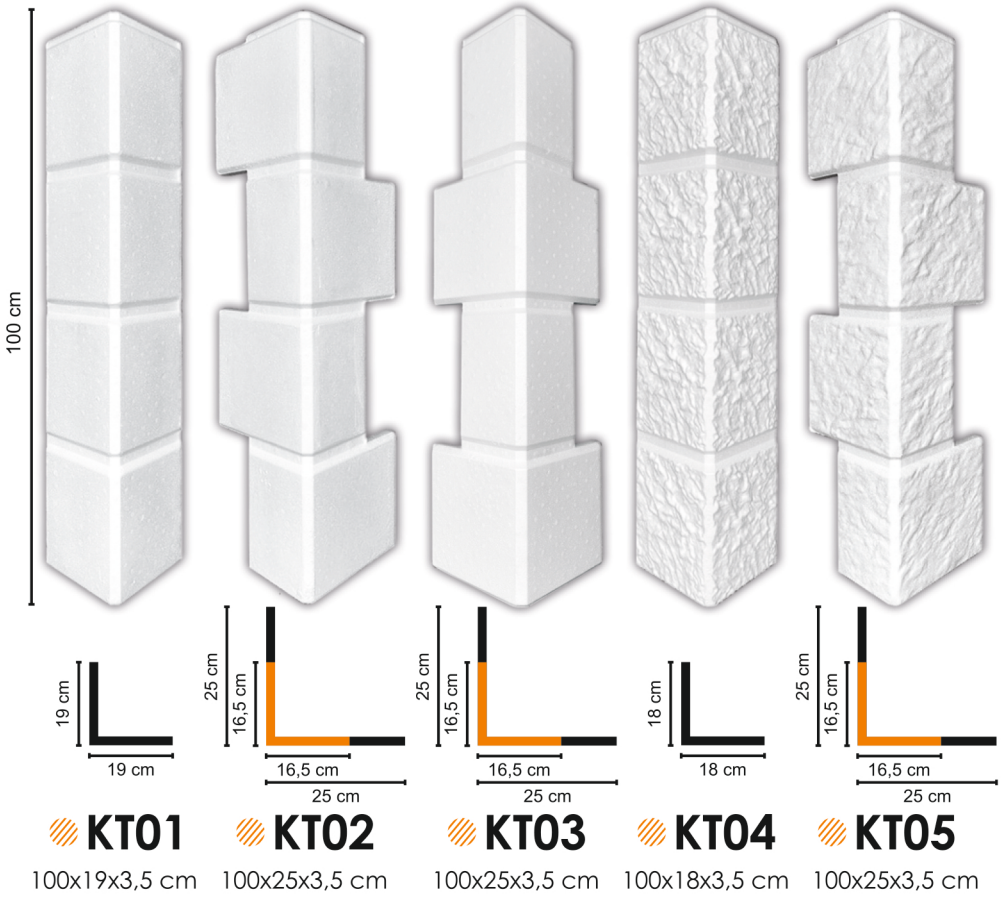

THERMOfoam[®]

CATALOG EPS INJECTION

KOŞE TAŞI CORNER STONE

İÇ CEPHE SERİSİ INTERIOR SERIES

Barok

100x50x2 cm

Kırık Taş

100x50x2 cm

120x50x3,6 cm

/// **Ahőap**

120x50x3,6 cm

/// **Kale Taő**

120x50x3,6 cm

/// **Barok**

120x50x2 cm

/// **Düz Tuęla**

120x50x2 cm

Kesme Taő

120x50x2 cm

Kare Taő

120x50x2 cm

Ahőap Panel

200x50x3,6 cm

Taő Panel

50 cm

2 cm

100 cm

İÇ CEPHE SERİSİ INTERIOR SERIES

100 cm

50 cm

2 cm

ÇİÇEK
100x50x2cm