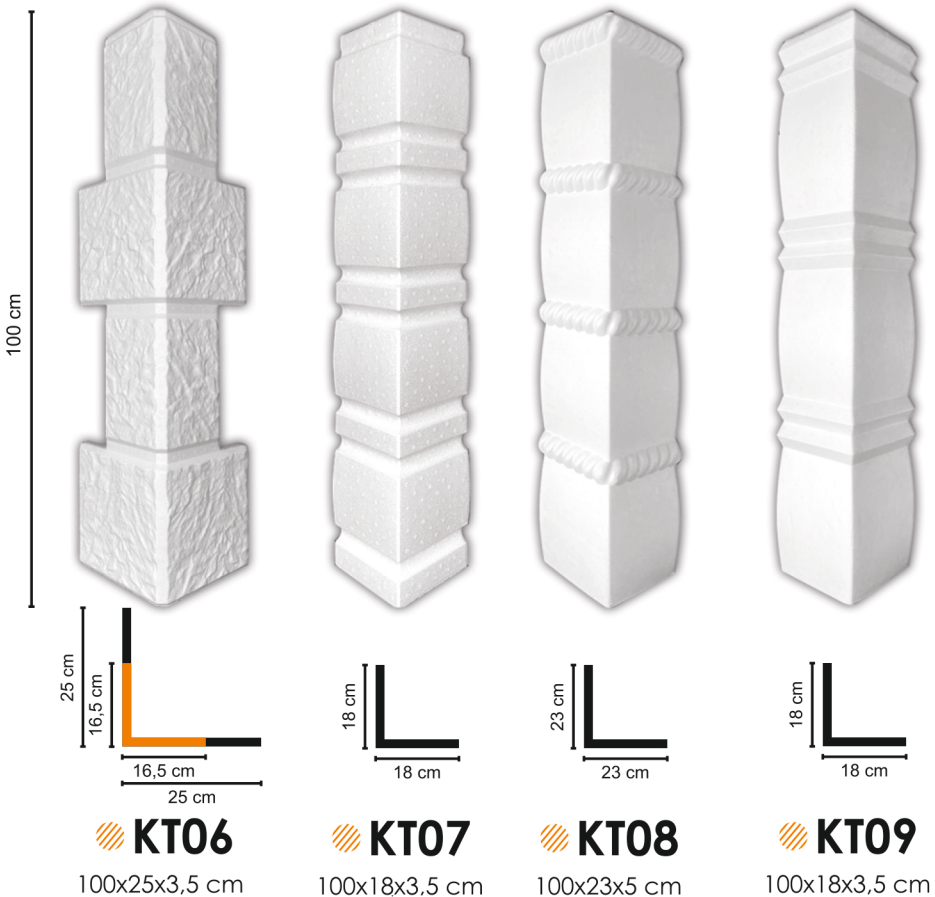

THERMOfoam[®]

CATALOG EPS INJECTION

KOŞE TAŞI CORNER STONE

İÇ CEPHE SERİSİ INTERIOR SERIES

Barok

100x50x2 cm

Kırık Taş

100x50x2 cm

120x50x3,6 cm

/// **Ahőap**

120x50x3,6 cm

/// **Kale Taő**

120x50x3,6 cm

/// **Barok**

120x50x2 cm

/// **Düz Tuęla**

120x50x2 cm

Kesme Taő

120x50x2 cm

Kare Taő

120x50x2 cm

Ahőap Panel

200x50x3,6 cm

Taő Panel

50 cm

2 cm

100 cm

İÇ CEPHE SERİSİ INTERIOR SERIES

100 cm

50 cm

2 cm

ÇİÇEK
100x50x2cm